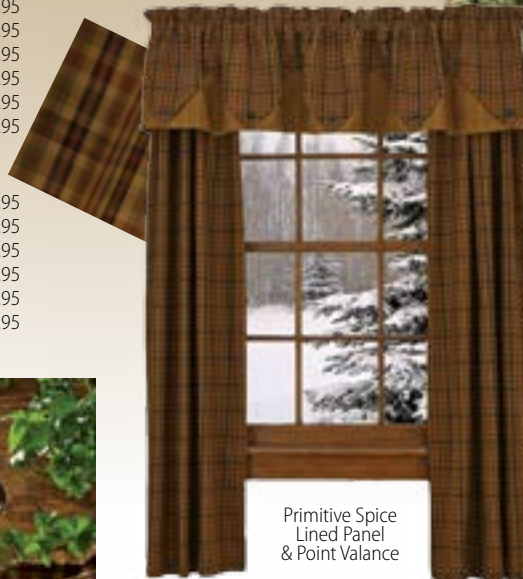

Aubrey Avocado Lined Panel

Primitive Spice Lined Panel & Point Valance