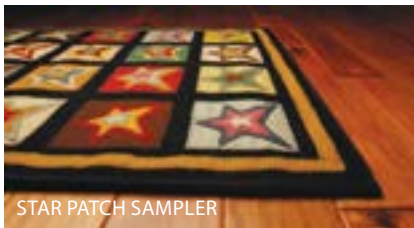

PENNY

Penny rugs were first invented in the 1800s using the original penny as a dye to cut out felt. Our penny rugs feature richly colored, hand applied layers creating a charming focal point to your room.

Penny rugs beautifully compliment both primitive decor and contemporary decor.

BUSY AS A BEE

COIN

STAR PATCH CREAM

STAR PATCH SAMPLER

HOME SWEET HOME

PENNY RUGS

24" x 36"	\$ 98.95
3' x 5'	\$ 298.95
4' x 6'	\$ 448.95
5' x 8'	\$ 798.95
7' x 9'	\$ 1248.95
8' x 10'	\$ 1648.95
2.5' x 6'	\$ 298.95
2.5' x 9'	\$ 398.95