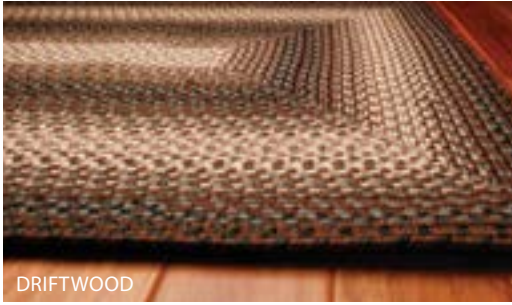

DOVER

Our Stain Proof rugs are perfect for indoor or outdoor use.

STAIN PROOF OVALS
ANY COLOR:

20" x 30"	$ 38.95
24" x 36"	$ 54.95
27" x 45"	$ 78.95
3' x 5'	$ 128.95
4' x 6'	$ 198.95
5' x 8'	$ 348.95
6' x 9'	$ 438.95
8' x 10'	$ 648.95
2.5' x 6'	$ 128.95
2.5' x 9'	$ 198.95

Custom Sizes Available - Just Ask!

STAIN PROOF RECTANGLES
ANY COLOR:

20" x 30"	$ 38.95
24" x 36"	$ 58.95
27" x 45"	$ 88.95
3' x 5'	$ 148.95
4' x 6'	$ 228.95
5' x 8'	$ 388.95
6' x 9'	$ 448.95
8' x 10'	$ 698.95
2.5' x 6'	$ 148.95
2.5' x 9'	$ 228.95

Custom Sizes Available - Just Ask!

You won't find these rugs priced lower anywhere.

We guarantee it.

See our website for full details on our Price Match Guarantee

Turn the page for more **STAIN PROOF RUGS**