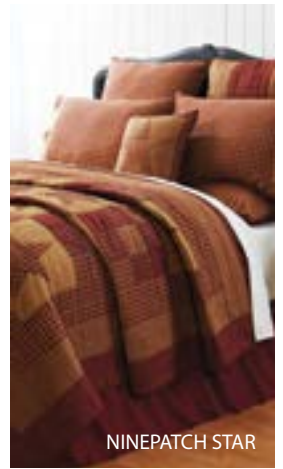

NEW from Victorian Heart!

Value prices with exceptional quality.

ALL COLLECTIONS SHOWN ON THIS PAGE:

Twin Quilt	68x86	$ 89.95
Queen Quilt	90x90	$ 119.95
King Quilt	105x95	$ 134.95
Luxury King Quilt	120x105	$ 199.95
Bed Skirts	-- Not Available --	
Quilted Throw	50x60	$ 58.95
<i>(excluding Declan, Columbus, Finley, Montgomery)</i>		
Luxury Sham	21x37	$ 29.95
Standard Sham	21x27	$ 20.95
Quilted Euro Pillow w/fill	26x26	$ 35.95
<i>(only available with Ninepatch Star, Victory, Columbus)</i>		
Fabric Euro Pillow w/fill	26x26	$ 30.95
<i>(excluding Stratton)</i>		
Emery Fabric Ruffled Euro Pillow	26x26	$ 35.95
Delaware Burlap Star Pillow	26x26	$ 35.95
Quilted Pillow w/fill	16x16	$ 19.95
<i>(Delaware, Ninepatch Star, Navy Star, Victory, Columbus, Finley only)</i>		
Fabric Pillow w/fill	16x16	$ 13.95
<i>(excluding Montgomery, Stratton)</i>		
Nicholas Burlap Applique Pillow w/fill	16x16	$ 19.95
Stratton Applique Pillow w/fill	16x16	$ 19.95
Victory Accent Pillow	7x13	$ 8.95
Standard Pillow Cases (2)	21x30	$ 16.95
<i>(Delaware, Ninepatch Star, Victory, Beckham, Finley only)</i>		
Ninepatch Shower Curtain	72x72	$ 47.95
Victory Shower Curtain	72x72	$ 47.95

Great Value!