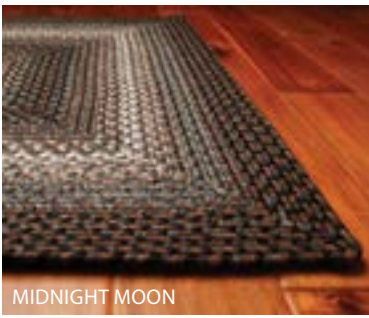

STAIN PROOF RUGS, continued

STAIN PROOF OVALS
ANY COLOR:

20" x 30"	$ 38.95
24" x 36"	$ 54.95
27" x 45"	$ 78.95
3' x 5'	$ 128.95
4' x 6'	$ 198.95
5' x 8'	$ 348.95
6' x 9'	$ 438.95
8' x 10'	$ 648.95
2.5' x 6'	$ 128.95
2.5' x 9'	$ 198.95

STAIN PROOF RECTANGLES
ANY COLOR:

20" x 30"	$ 38.95
24" x 36"	$ 58.95
27" x 45"	$ 88.95
3' x 5'	$ 148.95
4' x 6'	$ 228.95
5' x 8'	$ 388.95
6' x 9'	$ 448.95
8' x 10'	$ 698.95
2.5' x 6'	$ 148.95
2.5' x 9'	$ 228.95

Custom Sizes Available - Just Ask!