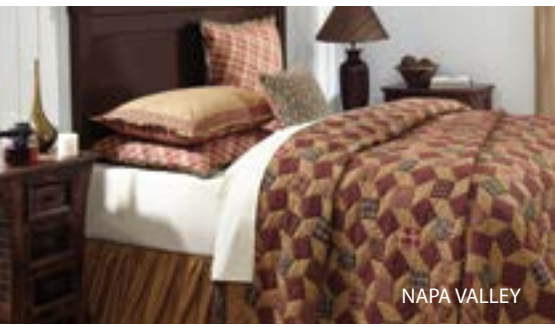

PATRIOTIC PATCH