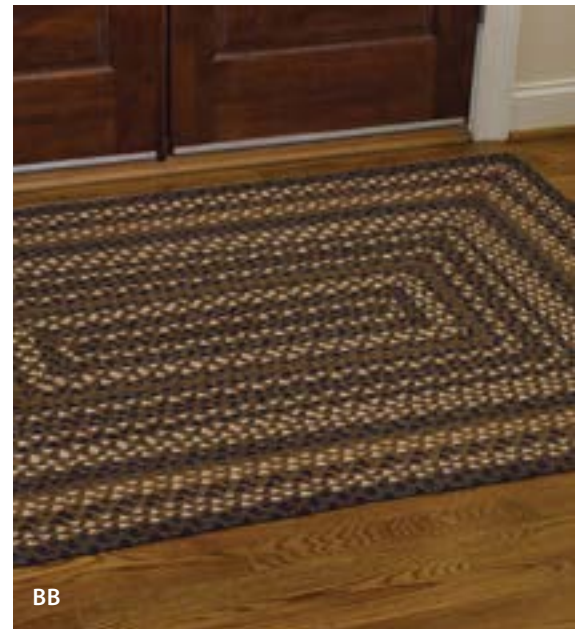

1. **P. SHADES OF BROWN BRAIDED CHAIR PAD** $ 14.95
2. **Q. SHADES OF BROWN BRAIDED OVAL RUG**
   32 x 42 $ 68.95
3. **R. BLACK STAR METAL CLOCK**
   16 x 16.5 $ 44.95
4. **S. BLACKSTONE PILLAR HOLDERS**
   8 x 4.5; 10 x 4.5; 12 x 4.5 (Candles not included) $ 65.95
5. **T. BLACK METAL DOT DASH LAMP SHADE**
   14", metal $ 33.95
6. **U. BLACKSTONE LANTERN LAMP**
   22.5 x 6.5 (lamp shade sold separately) $ 78.95
7. **V. TREENWARE PATCHED OVAL BOWL**
   2.75 x 9.5 x 18 $ 53.95
8. **SHADES OF BROWN POT HOLDER**
   8 x 8 $ 7.95
9. **W. TREENWARE PATCHED OVAL BOWL – GRAY WASH**
   2.75 x 9.5 x 18 $ 53.95
10. **X. SHADES OF BROWN BRAIDED TABLE RUNNER**
    15 x 34 $ 24.95
11. **Y. BLACK STAR TABLE CLOCK**
    6.5 x 6.75 x 2.5 $ 19.95
12. **Z. BLACK STAR GLASS JAR**
    5.5" (rag ball fill sold separately) $ 13.95
    7" (rag ball fill sold separately) $ 25.95
    9" (rag ball fill sold separately) $ 36.95
13. **RAG BALLS - 6 IN EACH SET**

multi-color	1.5" diameter	$ 6.95
black, red, mustard	1.5" diameter	$ 6.95
multi-color	2.5" diameter	$ 9.95
black, red, mustard	2.5" diameter	$ 9.95

15. **AA. SHADES OF BROWN RUG RUNNER**
    30 x 72 $ 138.95
16. **BB. SHADES OF BROWN BRAIDED RUG**
    48 x 72 $ 170.95
17. **CC. TANNER CURTAINS**

Valance	72 x 14	$ 13.95
Tiers	72 x 36	$ 23.95
	72 x 24	$ 18.95
Swags	72 x 36	$ 26.95
Panels	72 x 63	$ 52.95
	72 x 84	$ 69.95
Shower Curtain	72 x 72	$ 38.95