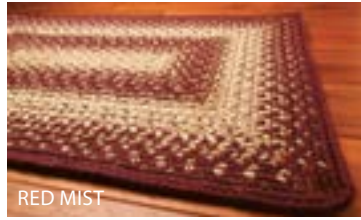

Custom Sizes Available - Just Ask!

MIDNIGHT MOON

PINE

RAINFOREST

RED MIST

SAND

SLATE

SAVANNAH