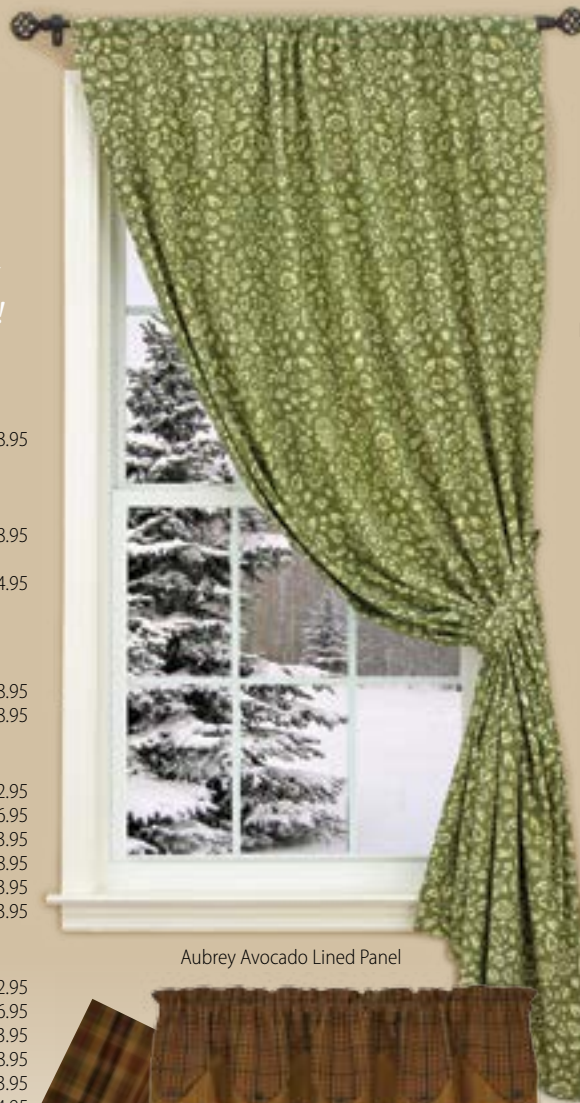

NEW DESIGNS FROM PARK JUST FOR YOU!

These fabrics are in style any time of year.
Park Designs sets the standard for excellence in country decor. Choose quality--it always pays; and you can trust Country Village to give you the best price on the market!

ELISE MOCHA
Single Lined Panel 56x84 $ 78.95
(Shown with clips. Comes with a 3" rod pocket and one tie-back.)
Straight Lined Valance 72x14 $ 28.95
Scalloped Lined Valance 58x15 $ 34.95

AUBREY AVOCADO & AUBREY TERRA COTTA
Single Lined Panel 56x84 $ 78.95
Lined Valance 72x14 $ 18.95

TURNBERRY
Lined Panels (2) 72x63 $ 52.95
Unlined Swags (2) 72x36 $ 26.95
Unlined Tiers (2) 72x36 $ 23.95
Unlined Tiers (2) 72x24 $ 18.95
Lined Valance 72x14 $ 13.95
Lined Layered Valance 72x16 $ 33.95

PRIMITIVE SPICE
Lined Panels (2) 72x63 $ 52.95
Unlined Swags (2) 72x36 $ 26.95
Unlined Tiers (2) 72x36 $ 23.95
Unlined Tiers (2) 72x24 $ 18.95
Unlined Valance 72x14 $ 13.95
Lined Point Valance 72x15 $ 34.95

COUNTRY STAR
Lined Tiers (2) 72x24 $ 29.95
Lined Tiers (2) 72x36 $ 39.95
Lined Swags (2) 72x36 $ 40.95
Lined Patch Valance 60x14 $ 30.95
Lined Border Valance 72x14 $ 26.95
Lined Point Valance 60x14 $ 34.95

Coordinate your entire room with matching placemats, napkins, and table runners! Nearly every curtain we carry has home coordinates available. Call or visit our website to find out more!