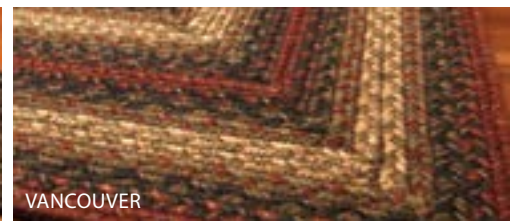

RUSSET

VANCOUVER

JUTE OVALS ANY COLOR:

20" x 30"	$ 17.95
27" x 45"	$ 38.95
4' x 6'	$ 98.95
5' x 8'	$ 178.95
6' x 9'	$ 248.95
8' x 10'	$ 398.95
2.5' x 6'	$ 58.95

Custom Sizes Available - Just Ask!

JUTE RECTANGLES ANY COLOR:

20" x 30"	$ 22.95
27" x 45"	$ 48.95
4' x 6'	$ 128.95
5' x 8'	$ 238.95
6' x 9'	$ 298.95
8' x 10'	$ 448.95
2.5' x 6'	$ 78.95

Custom Sizes Available - Just Ask!

Rugs can dramatically change the tone of a room and allow you to emphasize your color palette in an affordable way.