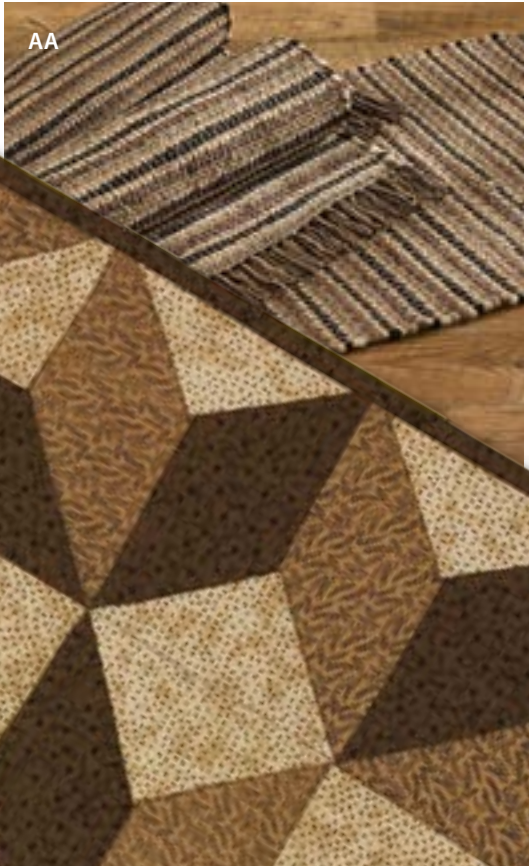

AA. TANNER RAG RUGS:

24 x 42	\$ 27.95
36 x 60	\$ 58.95
24 x 72	\$ 53.95

BB. SHADES OF BROWN APRON

\$ 28.95

CC. SHADES OF BROWN THROW

50 x 60 \$ 98.95
(pictured with Shades of Brown Pillow, listed above)

SHADES OF BROWN
braided items for tabletop or floor blend beautifully with earthy Serrano dinnerware, Tanner coordinates, and iron and wood accessories!