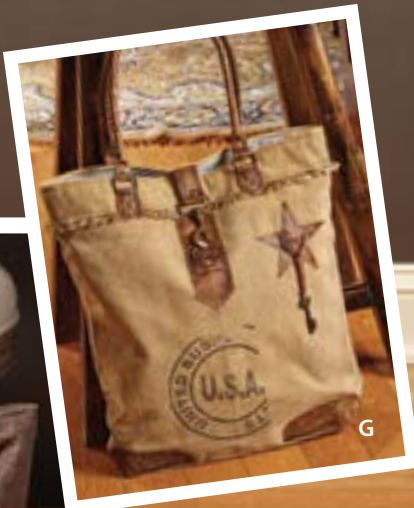

VINTAGE STYLE TOTES!

Start the new year in style with these on-trend oversize handmade bags! You'll find a style for every day of the week. Order yours now—we've got the best price in town and these bags are selling like hotcakes!

- A. "LIVE, WORK, CREATE" TALL BAG
  16.5x16.5x4 $ 57.95
- B. "DOMESTIC" CANVAS BAG
  16x15x3 $ 47.95
- C. "LIVE, WORK, CREATE" WIDE BAG
  19x12x4 $ 58.95
- D. "NET 50 KG" CANVAS BAG
  15x12x5 $ 65.95
- E. LARGE STAR CANVAS BAG
  14x12x4 $ 57.95
- F. "MERLOT NO. 295" WOVEN BAG
  16x16x4 $ 43.95
- G. "USA" CANVAS BAG
  16x16x4 $ 47.95
- H. "NO. 208" CANVAS BAG
  16x17x4 $ 57.95
- J. "HAND MADE" CANVAS BAG
  18x16x8 $ 63.95
- K. CLASSIC OVERSIZED DUFFLE
  22x15x10 $126.95

H

G

countryvillageshoppe.com | 1.888.380.1799